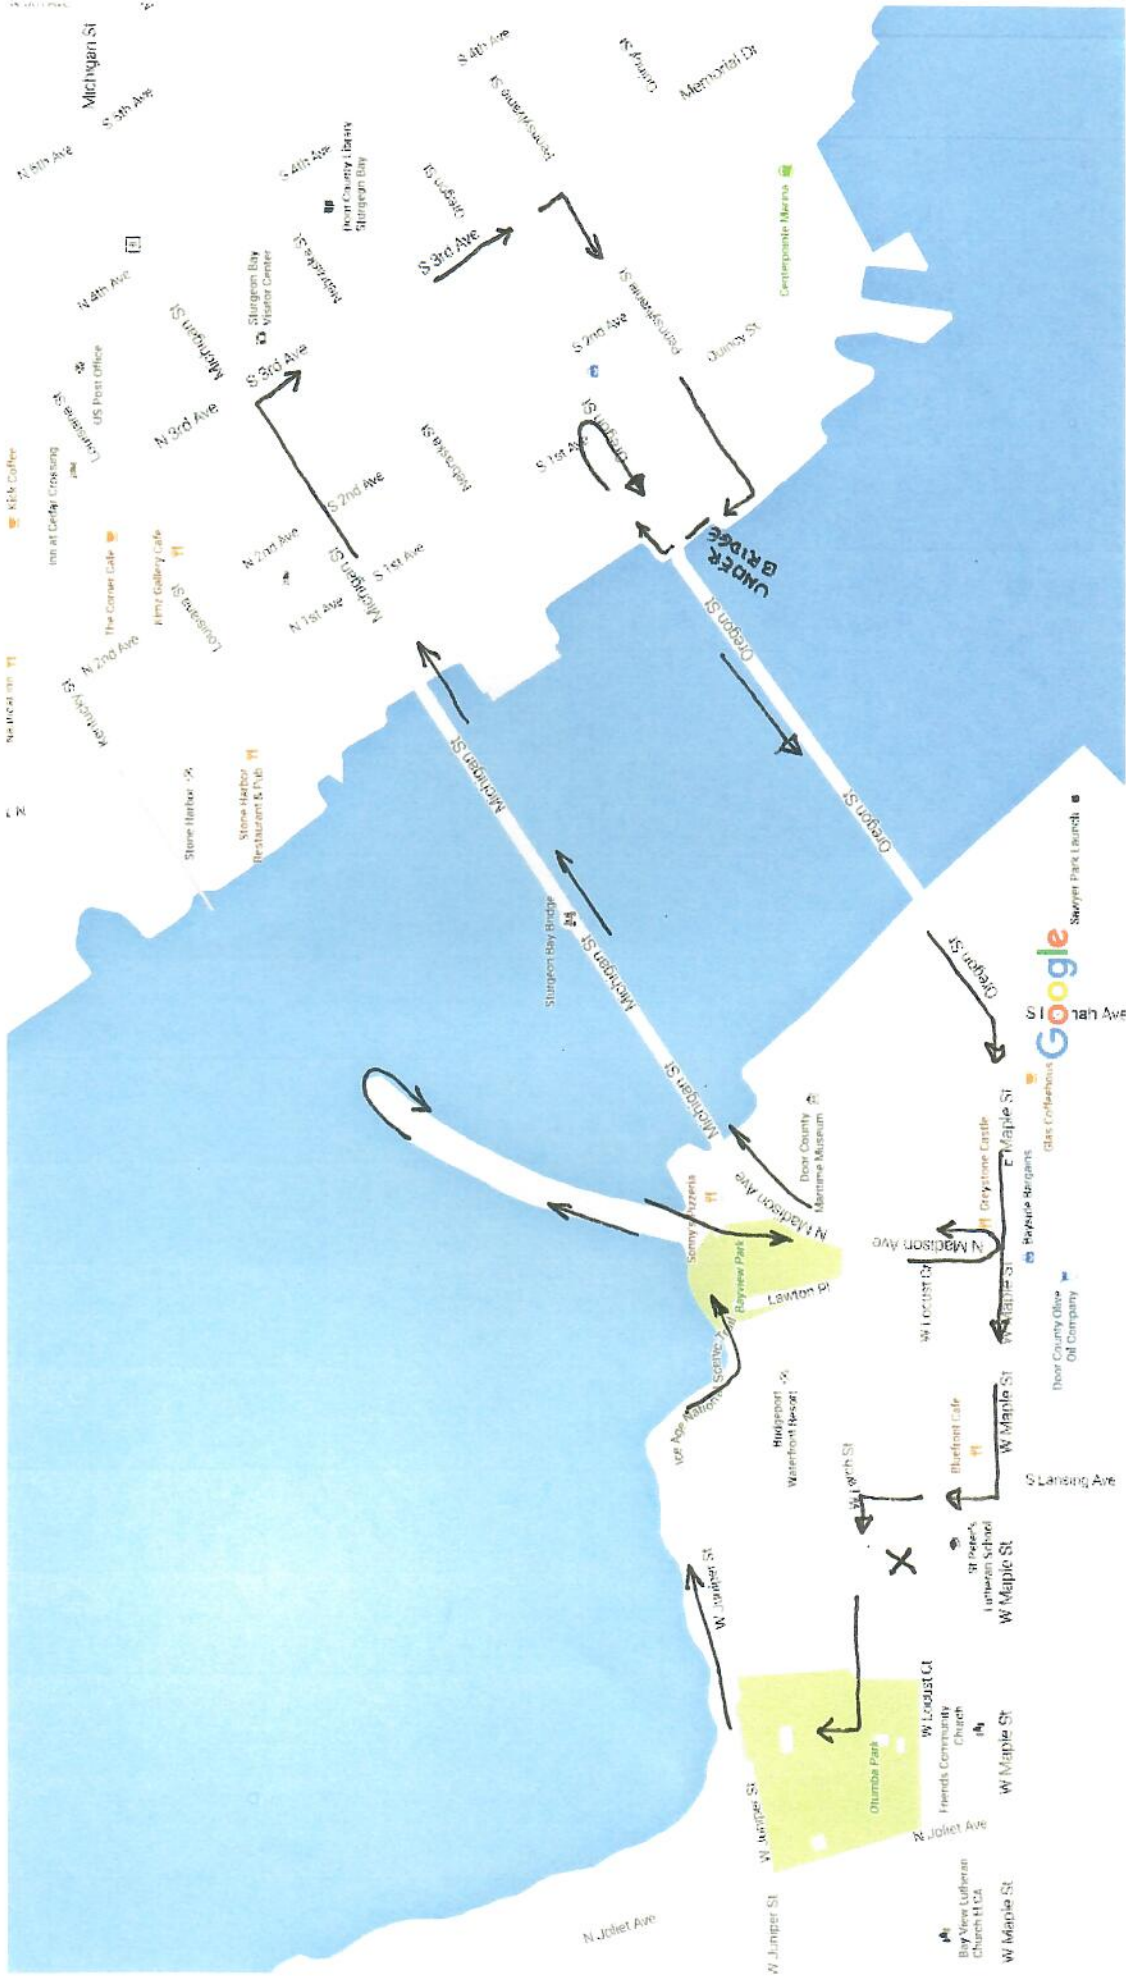

Google Maps St Peter's Cares Walk

Map data ©2016 Google 200 ft

St Peter's Cares Walk

Start: Church parking lot Larch St - Head west on Larch to Otumba Park, walk to water; Walk along the bay past Bridgeport to end of old train bridge; Walk to Maple/Madison lights, cross, walk over Steel Bridge to 3rd Ave Walk south on 3rd Ave to Pennsylvania St, turn right, walk to bay; Walk under bridge, pick up sidewalk on Oregon St Bridge - Return to church parking lot