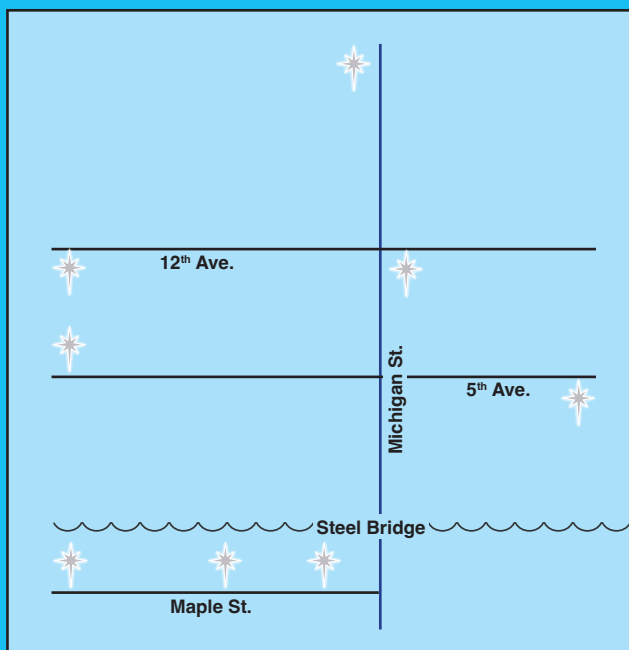

Follow the Star

Church Christmastide Tour

Sunday, December 19, 2021

1:00 - 4:00pm

Free, self-guided

Participating Churches

St. Peter's Lutheran - 108 W Maple St.

Friends Community - 204 W Maple St.

Bay View Lutheran - 340 W Maple St.

First Baptist - 610 N 5th Ave.

Moravian - 323 S 5th Ave. (closes at 3:00)

Sturgeon Bay Community - 515 N 12th Ave.

Hope United - 141 S. 12th Ave.

Prince of Peace - 1756 Michigan St.